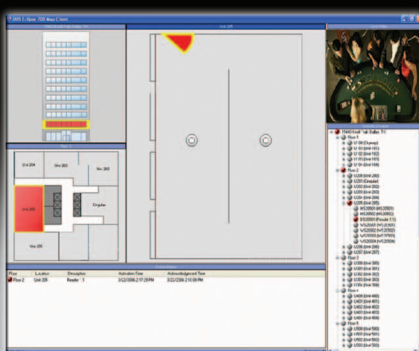

Now You Have a Choice for Integrated Security...

Eclipse™ 700

Security Management System

- True Enterprise-Class Access Control
- Security Management
- Video Integration
- Graphic Maps
- Photo Identification
- Data Management
- Custom Applications Without Custom Software
- Based On Industry-Proven Mercury Hardware

All of the Features, None of the Attitude!

Digital Horizon Solutions is now a member of the Keri Systems family of companies. Keri Systems, as a premier independent North American supplier of access control systems, brings to DHS a proven track record of excellent customer support, strong distribution and a winning attitude. Designed to serve Enterprise-Class customers with local to global requirements, DHS' Eclipse 700 Security Management System completes Keri's portfolio.