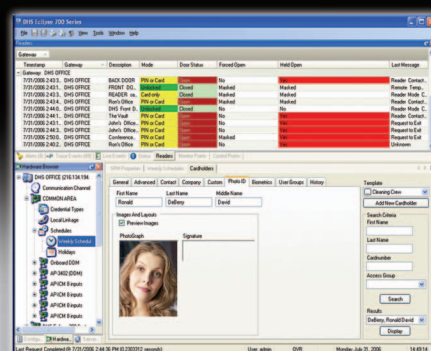

Now You Have a Choice for Integrated Security...

Eclipse™ 700

Security Management System

- True Enterprise-Class Access Control
- Security Management
- Video Integration
- Graphic Maps
- Photo Identification
- Data Management
- Custom Applications Without Custom Software
- Based On Industry-Proven Mercury Hardware

All of the Features, None of the Attitude!

Digital Horizon Solutions is now a member of the Keri Systems family of companies. Keri Systems, as a premier independent North American supplier of access control systems, brings to DHS a proven track record of excellent customer support, strong distribution and a winning attitude. Designed to serve Enterprise-Class customers with local to global requirements, DHS' Eclipse 700 Security Management System completes Keri's portfolio.