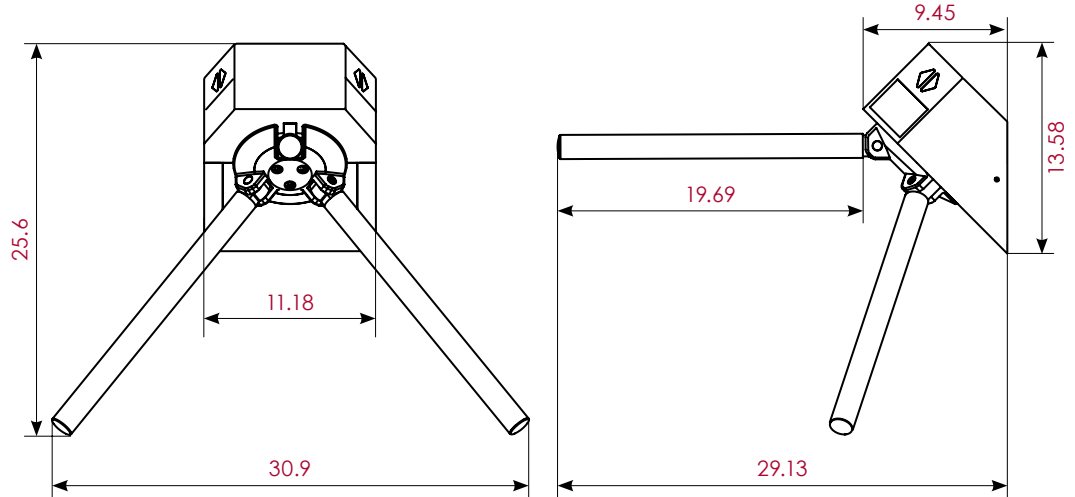

ECO | Turnstiles

DATA SHEET, Page 2 of 2

Our solutions create new opportunities

Specifications:*

Sizes:

- Case height 13.58 in
- Case length 11.18 in
- Case width 9.45 in
- Passage width 21.65-23.62 in

Weight:

28.66 lb

Material:

- Casing
  - polished stainless steel
  - brushed stainless steel
  - painting steel
- Tripod bars
  - aluminium
  - polished stainless steel

Gear

- Electric
- Electromechanical

Connection Method:

Dry contact

Capacity:

20 persons/min. and more

Sensor Type:

Mech type

Power Requirements:

24 ± 3 V @ 30 W

Indicators:

Red Green Amber LED, Beeper

IP Rating:

IP 42

Operating Temperature:

+32...+113°F (0...+45°C)

* Specifications are subject to change without notice.

ORDERING INFORMATION:

Model Number	Description
KT-ECO	Eco Turnstiles