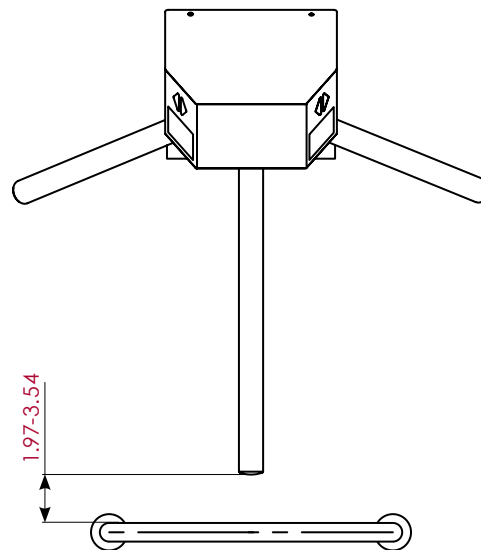

ECO | Turnstiles

DATA SHEET, Page 2 of 2

Our solutions create new opportunities

Specifications:*

Sizes:

- Case height 13.58 in
- Case length 11.18 in
- Case width 9.45 in
- Passage width 21.65-23.62 in

Weight:

28.66 lb

Material:

- Casing
  - polished stainless steel
  - brushed stainless steel
  - painting steel
- Tripod bars
  - aluminium
  - polished stainless steel

Gear

- Electric
- Electromechanical

Connection Method:

Dry contact

Capacity:

20 persons/min. and more

Sensor Type:

Mech type

Power Requirements:

24 ± 3 V @ 30 W

Indicators:

Red Green Amber LED, Beeper

IP Rating:

IP 42

Operating Temperature:

+32...+113°F (0...+45°C)

* Specifications are subject to change without notice.

ORDERING INFORMATION:

Model Number	Description
KT-ECO	Eco Turnstiles