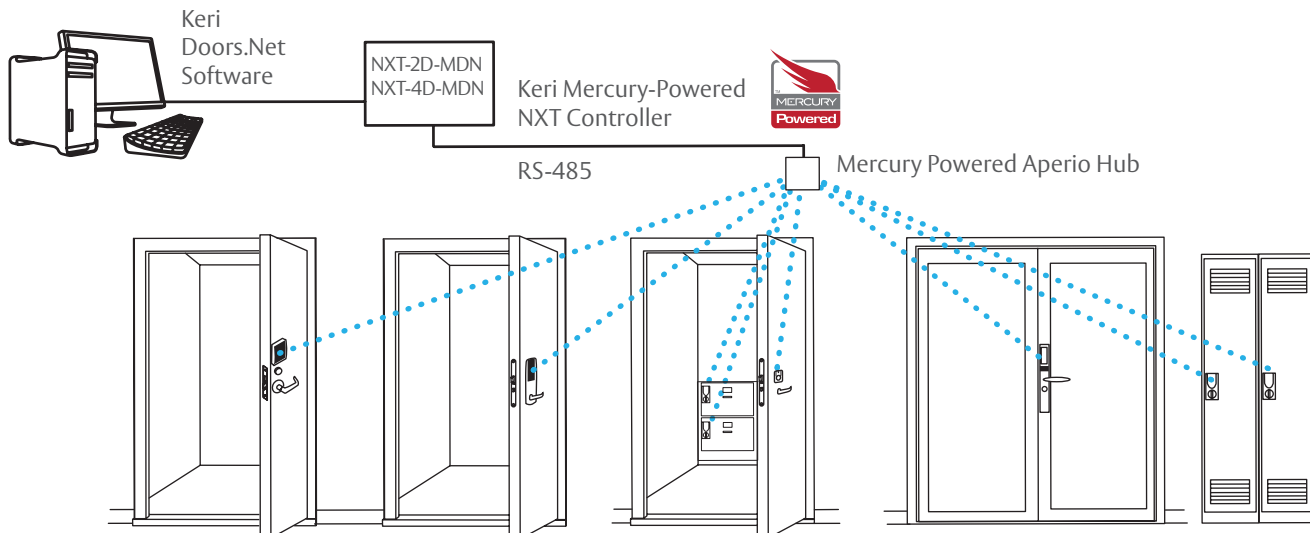

Aperio™ Wireless Lock Technology

Brought to you by ASSA ABLOY Group brands:
ADAMS RITE | HES | MEDECO | SARGENT

The global leader in door opening solutions

Easily and economically control any opening in your facility, using a combination of wired TCP/IP-based NXT Controllers from Keri Systems and Aperio wireless locks from ASSA ABLOY Group brands.

Doors.NET software allows you to configure and manage Keri's NXT hardware and Aperio locks, as well as brings in a host of great features to make your facility more secure and easier to manage.

- Keep watch on your facility with integrated video that can even provide a positive impact and ROI by reducing employees' tardy behavior
- Powerful access control feature set means the system will meet your requirements, with the flexibility to easily customize it to perfectly suit your facility
- Intuitive interface with lots of right-click menus for fast and smooth operation and control
- Reports "on the fly", trace, sortable grids and many other conveniences put information instantly at your fingertips

Aperio is a global wireless solution, available in a range of lock types to support various types of openings as well as local requirements in regions throughout the world

Aperio™ Wireless Lock Technology

Available in a variety of locking solutions from ASSA ABLOY Group brands, Aperio is a global wireless platform that allows you to increase security – quickly, easily, and affordably. It uses local wireless communication between an Aperio lock and hub to connect to an access control system, eliminating the greatest cost and inconvenience of traditional access control – the wiring at the door.