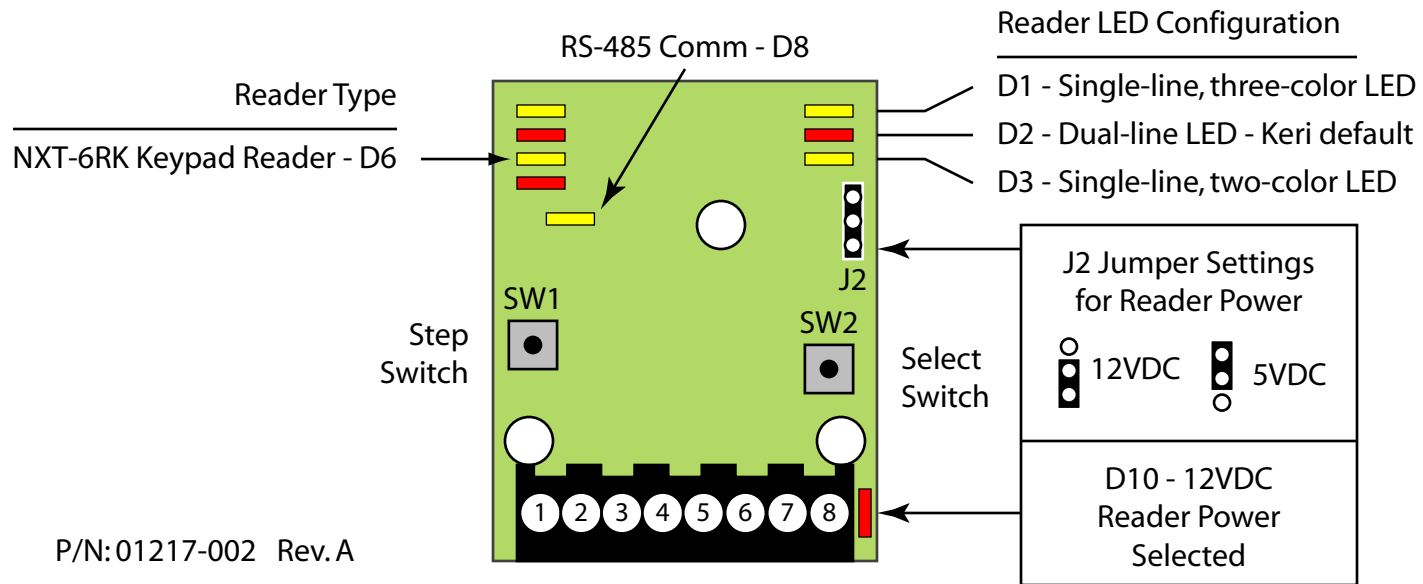

NXT-6RK to RIM Wiring and Configuration Drawing

Pin #	Single-Line LED		Dual-Line LED	
	Connection	Wire Color	Connection	Wire Color
1	n/a	n/a	n/a	n/a
2	Beeper	Blue	Beeper	Blue
3	LED	Brown	Red LED	Brown
4	n/a	n/a	Green LED	Orange
5	+ 12 VDC	Red	+ 12 VDC	Red
6	Ground	Black & Shield	Ground	Black & Shield
7	Data0	Green	Data0	Green
8	Data1	White	Data1	White